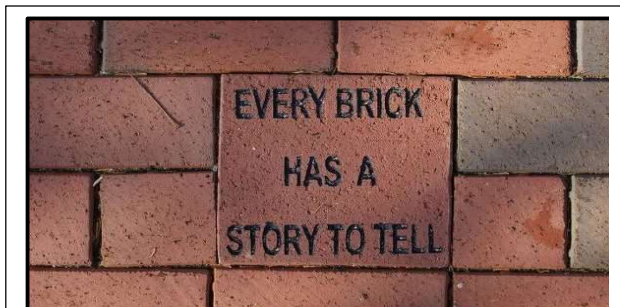

**Order forms and more information
available at:**

- <http://bethanylibrary.org>
- Tel: 203-393-2103 (Library)
- Tel: 203-217-0964 (Friends)